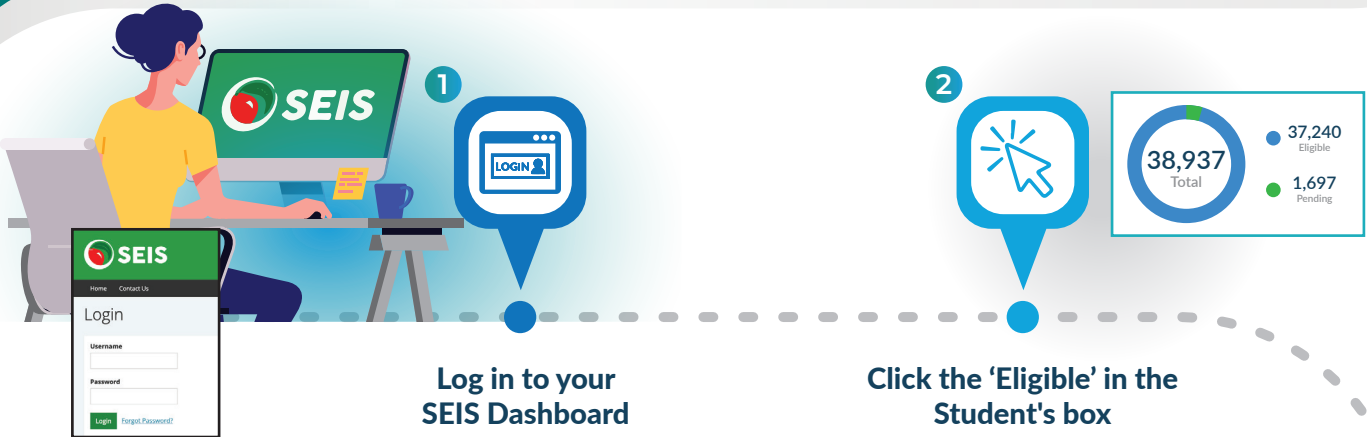

TOOL

EAST COUNTY SELPA

IEP Data Visualization Tools

The BASICS Tool Dashboard now allows you to create data charts with current SEIS data to facilitate discussions on California State Performance Plan Indicator 11 as well as effective IEP monitoring.